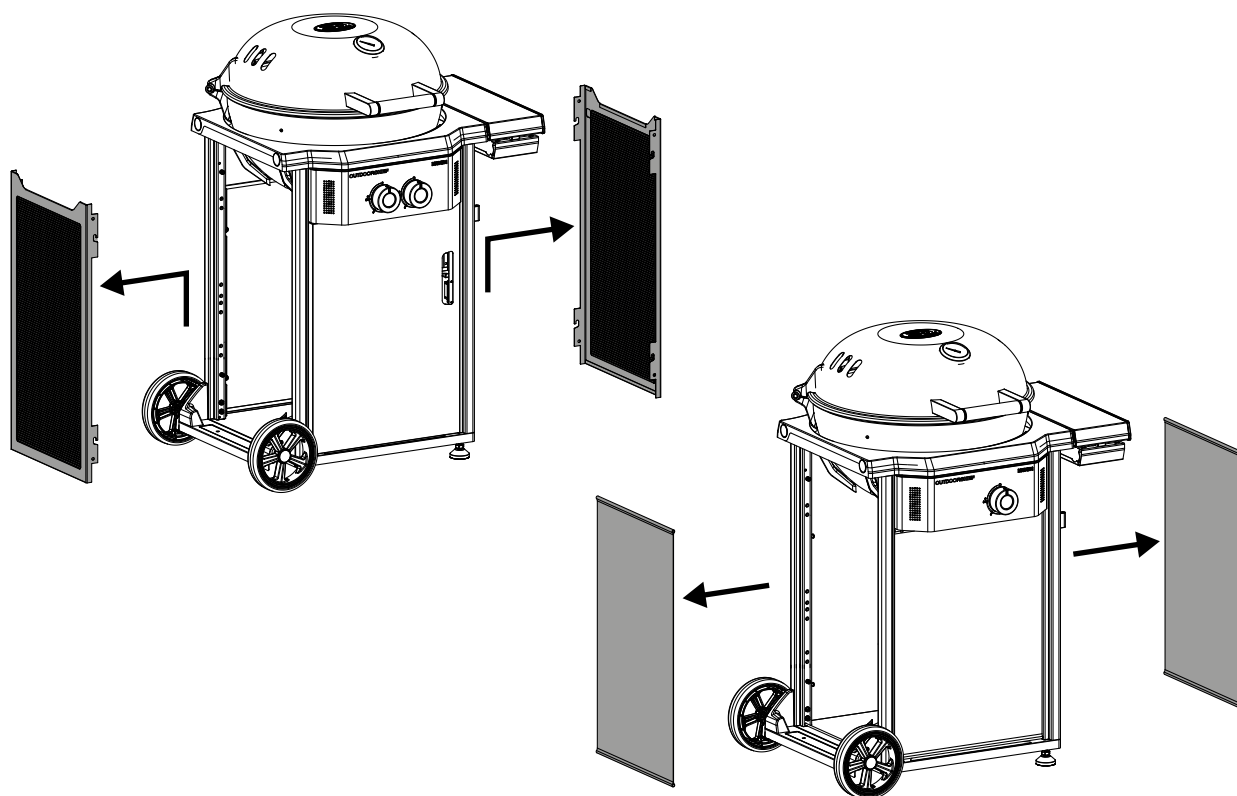

ZUBEHÖRHALTER KIT | ACCESSORY HOLDER KIT

1.