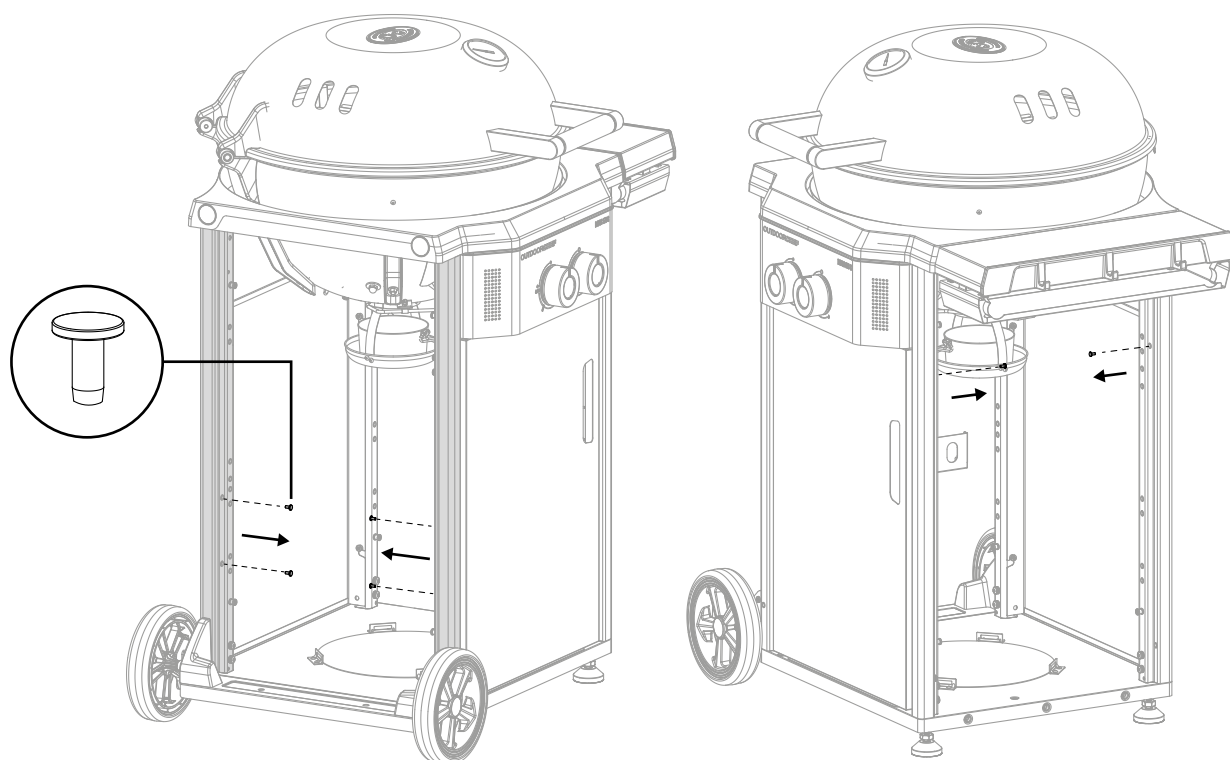

ZUBEHÖRHALTER KIT | ACCESSORY HOLDER KIT

1.

2.